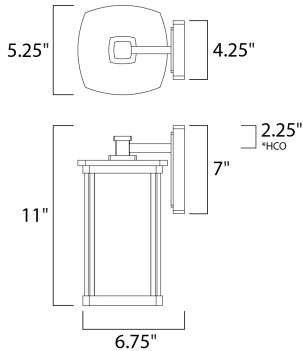

PRODUCT DESCRIPTION

The craftsman inspired Bungalow EE energy efficient outdoor cast aluminum collection is finished in Bronze. The exterior Seedy glass adds texture while the interior Wilshire glass adds warmth. The use of fluorescent light gives the ultimate in energy savings and low-maintenance operation. Bungalow EE is also available with incandescent light in the Bungalow collection.

MEASUREMENTS

DIMENSION : 5.25" W x 11" H x 6.75" Ext
BACK PLATE : 4.25" W x 7" H x 2.25" HCO
HANGING WEIGHT : 3.6 lb

LAMPING

INPUT VOLTAGE : 120V
LUMENS : 900 Rated
BULB : 1 x 13W Fluorescent GU24 , 13W Total
BULB INCLUDED : (Included)
DIMMABLE : No
COLOR_TEMP : 2700K

FINISHES OPTION

Bronze

GLASS

Seedy and Wilshire CDWS

MATERIAL

Die Cast Aluminum

RATINGS

Wet Location

ADDITIONAL

INSTALL UP/DOWN: Up
INCANDESCENT WATTS: 82
RATED LIFE 10000 Hours
OPERATING TEMPERATURE:
-20°C (-4°F), 40°C (104°F)

Always consult a qualified electrician before installing any lighting product.