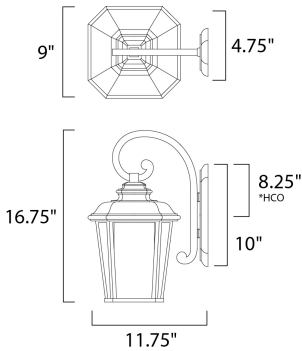

PRODUCT DESCRIPTION

A classical, traditional style finished in a rustic Black Oxide finish with Weathered Frost glass is sure to add elegance to your home's exterior. Available in both incandescent and fluorescent versions with an optional LED source to consider.

MEASUREMENTS

DIMENSION : 9" W x 16.75" H x 11.75" Ext
BACK PLATE : 4.75" W x 10" H x 8.25" HCO
HANGING WEIGHT : 5.52 lb

LAMPING

INPUT VOLTAGE : 120V
LUMENS : 1,355 Rated
BULB : 1 x 18W Fluorescent GU24 , 18W Total
BULB INCLUDED : (Included)
DIMMABLE : No
COLOR_TEMP : 2700K

FINISHES OPTION

Black Oxide

GLASS

Weathered Frost WF

MATERIAL

Die Cast Aluminum

RATINGS

cETLus
Wet Location

ADDITIONAL

RATED LIFE 10000 Hours
OPERATING TEMPERATURE:
-20°C (-4°F), 40°C (104°F)

Always consult a qualified electrician before installing any lighting product.