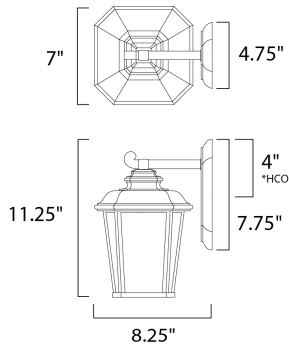

PRODUCT DESCRIPTION

A classical, traditional style finished in a rustic Black Oxide finish with Weathered Frost glass is sure to add elegance to your home's exterior. Available in both incandescent and fluorescent versions with an optional LED source to consider.

MEASUREMENTS

- DIMENSION : 7" W x 11.25" H x 8.25" Ext
- BACK PLATE : 4.75" W x 7.75" H x 4" HCO
- HANGING WEIGHT : 3.32 lb

LAMPING

- INPUT VOLTAGE : 120V
- LUMENS : 900 Rated
- BULB : 1 x 13W Fluorescent GU24 , 13W Total
- BULB INCLUDED : (Included)
- DIMMABLE : No

FINISHES OPTION

- Black Oxide

GLASS

Weathered Frost WF

MATERIAL

Die Cast Aluminum

RATINGS

Wet Location

ADDITIONAL

RATED LIFE 10000 Hours
OPERATING TEMPERATURE:
-20°C (-4°F), 40°C (104°F)

Always consult a qualified electrician before installing any lighting product.