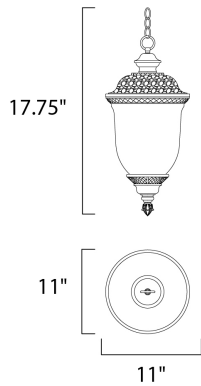

PRODUCT DESCRIPTION

Knoxville EE is a cross between transitional and traditional styles in Bronze finish. Is part of our energy saving collection.

MEASUREMENTS

DIMENSION : 11" W x 17.75" H
 HANGING WEIGHT : 6.42 lb