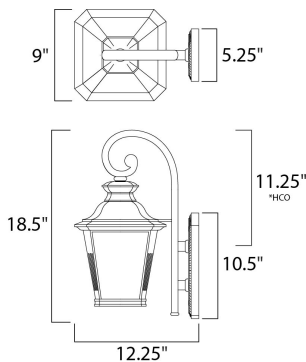

PRODUCT DESCRIPTION

Knoxville EE is a cross between transitional and traditional styles in Bronze finish. Is part of our energy saving collection.

MEASUREMENTS

DIMENSION : 9" W x 18.5" H x 12.25" Ext
BACK PLATE : 5.25" W x 10.5" H x 11.25" HCO
HANGING WEIGHT : 5.81 lb

LAMPING

INPUT VOLTAGE : 120V
LUMENS : 1,355 Rated
BULB : 1 x 18W Fluorescent GU24 , 18W Total
BULB INCLUDED : (Included)
DIMMABLE : No
COLOR_TEMP : 2700K

FINISHES OPTION

Bronze

GLASS

Frosted Seedy FS

MATERIAL

Die Cast Aluminum

RATINGS

cETLus
Wet Location
CA Title 24

ADDITIONAL

RATED LIFE 10000 Hours
OPERATING TEMPERATURE:
-20°C (-4°F), 40°C (104°F)

Always consult a qualified electrician before installing any lighting product.