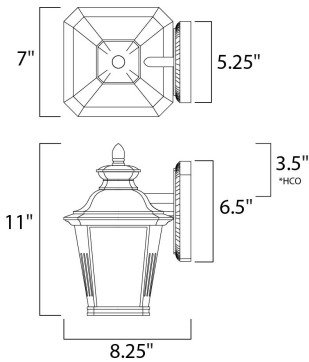

PRODUCT DESCRIPTION

Knoxville EE is a cross between transitional and traditional styles in Bronze finish. Is part of our energy saving collection.

MEASUREMENTS

DIMENSION : 7" W x 11" H x 8.25" Ext
BACK PLATE : 5.25" W x 6.5" H x 3.5" HCO
HANGING WEIGHT : 2.49 lb

LAMPING

INPUT VOLTAGE : 120V
LUMENS : 900 Rated
BULB : 1 x 13W Fluorescent GU24 , 13W Total
BULB INCLUDED : (Included)
DIMMABLE : No
COLOR_TEMP : 2700K

FINISHES OPTION

Bronze

GLASS

Frosted Seedy FS

MATERIAL

Die Cast Aluminum

RATINGS

cETLus
Wet Location
CA Title 24

ADDITIONAL

RATED LIFE 10000 Hours
OPERATING TEMPERATURE:
-20°C (-4°F), 40°C (104°F)

Always consult a qualified electrician before installing any lighting product.