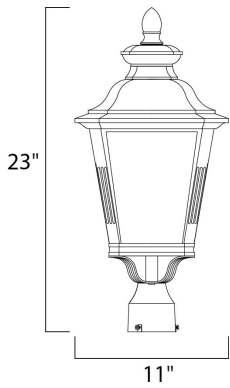

**PRODUCT DESCRIPTION**

Knoxville EE is a cross between transitional and traditional styles in Bronze finish. Is part of our energy saving collection.

**MEASUREMENTS**

DIMENSION : 11" L x 11" W x 22.75" H  
 HANGING WEIGHT : 6.18 lb