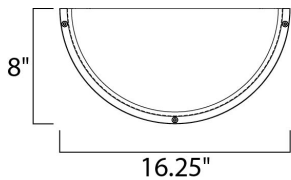

MEASUREMENTS

DIMENSION : 16.25" W x 8" H x 3.5" Ext
 MAX OAH : 0.35" W x 7.95" H
 HANGING WEIGHT : 2.95 lb

LAMPING

LUMENS : 3,600 Rated
 BULB : 2 x 26W Fluorescent G24q-3 Quad T4 CFL , 52W Total
 BULB INCLUDED : (Included)
 DIMMABLE : No
 COLOR_TEMP : 3000K