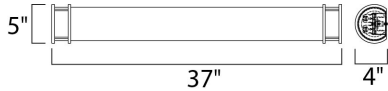

MEASUREMENTS

DIMENSION : 36" W x 6" H x 4" Ext
 BACK PLATE : 2.74" W x 35.17" H x 2.25" HCO
 HANGING WEIGHT : 6.02 lb

LAMPING

INPUT VOLTAGE : 120V
 LUMENS : 4,300 Rated
 BULB : 2 x 25W Fluorescent Med Bi Pin T8 , 50W Total
 BULB INCLUDED : (Not Included)
 DIMMABLE : No