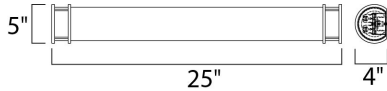

MEASUREMENTS

DIMENSION : 25" W x 5" H x 4" Ext
 BACK PLATE : 2.74" W x 23.15" H x 2.25" HCO
 HANGING WEIGHT : 5.25 lb

LAMPING

LUMENS : 2,600 Rated
 BULB : 2 x 17W Fluorescent Med Bi Pin T8 , 34W Total
 BULB INCLUDED : (Not Included)
 DIMMABLE : No
 COLOR_TEMP : 2700K