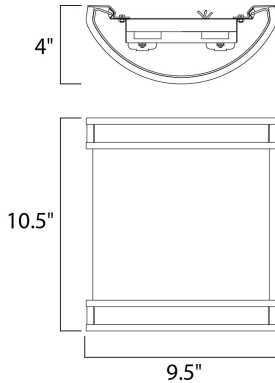

MEASUREMENTS

DIMENSION : 9.5" W x 10.5" H x 4" Ext
 MAX OAH : 7.09" W x 10.55" H
 HANGING WEIGHT : 3.85 lb

LAMPING

LUMENS : 1,800 Rated
 BULB : 1 x 26W Fluorescent G24q-3 Quad T4 CFL , 26W Total
 BULB INCLUDED : (Included)
 DIMMABLE : No
 COLOR_TEMP : 3000K