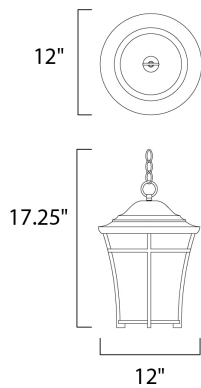

PRODUCT DESCRIPTION

This transitional design in die cast aluminum at a remarkable price point. Finished in Copper Oxide with a hand painted Lace glass and two lamping options with both fluorescent and incandescent versions available. Optional LED lamping adds additional energy savings and long life.

MEASUREMENTS

DIMENSION : 12" W x 17.25" H
HANGING WEIGHT : 10.56 lb

LAMPING

INPUT VOLTAGE : 120V
LUMENS : 1,760 Rated
BULB : 1 x 26W Fluorescent GU24 , 26W Total
BULB INCLUDED : (Included)
DIMMABLE : No
COLOR_TEMP : 2700K