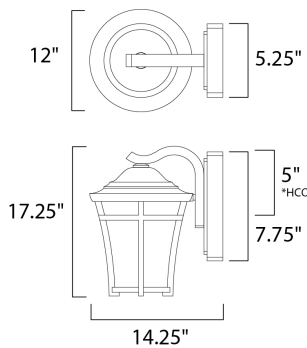

PRODUCT DESCRIPTION

This transitional design in die cast aluminum at a remarkable price point. Finished in Copper Oxide with a hand painted Lace glass and two lamping options with both fluorescent and incandescent versions available. Optional LED lamping adds additional energy savings and long life.

MEASUREMENTS

DIMENSION : 12" W x 17.25" H x 14.25" Ext
BACK PLATE : 5.25" W x 7.75" H x 5" HCO
HANGING WEIGHT : 11 lb

LAMPING

INPUT VOLTAGE : 120V
LUMENS : 1,760 Rated
BULB : 1 x 26W Fluorescent GU24 , 26W Total
BULB INCLUDED : (Included)
DIMMABLE : No
COLOR_TEMP : 2700K

FINISHES OPTION

Copper Oxide

GLASS

Lace LA

MATERIAL

Die Cast Aluminum

RATINGS

cETLus
Wet Location

ADDITIONAL

RATED LIFE 10000 Hours
OPERATING TEMPERATURE:
-20°C (-4°F), 40°C (104°F)

Always consult a qualified electrician before installing any lighting product.