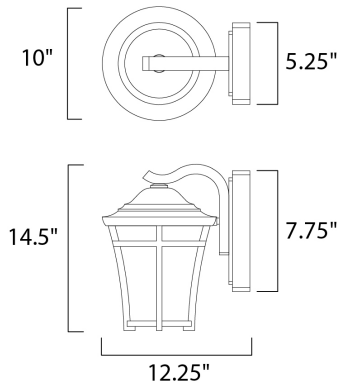

**MEASUREMENTS**

DIMENSION : 10" W x 14.5" H x 12.25" Ext
 BACK PLATE : 5.25" W x 7.75" H x 3.5" HCO
 HANGING WEIGHT : 4.4 lb

LAMPING

INPUT VOLTAGE : 120V
 LUMENS : 1,355 Rated
 BULB : 1 x 18W Fluorescent GU24 , 18W Total
 BULB INCLUDED : (Included)
 DIMMABLE : No
 COLOR_TEMP : 2700K