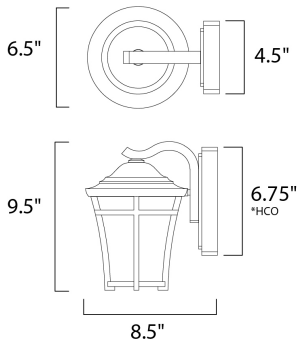

PRODUCT DESCRIPTION

This transitional design in die cast aluminum at a remarkable price point. Finished in Copper Oxide with a hand painted Lace glass and two lamping options with both fluorescent and incandescent versions available. Optional LED lamping adds additional energy savings and long life.

MEASUREMENTS

DIMENSION : 6.5" W x 9.5" H x 8.5" Ext
BACK PLATE : 4.5" W x 6.75" H x 2.5" HCO
HANGING WEIGHT : 2.93 lb

LAMPING

INPUT VOLTAGE : 120V
LUMENS : 900 Rated
BULB : 1 x 13W Fluorescent GU24 , 13W Total
BULB INCLUDED : (Included)
DIMMABLE : No
COLOR_TEMP : 2700K

FINISHES OPTION

Copper Oxide

GLASS

Lace LA

MATERIAL

Die Cast Aluminum

RATINGS

cETLus
Wet Location

ADDITIONAL

RATED LIFE 10000 Hours
OPERATING TEMPERATURE:
-20°C (-4°F), 40°C (104°F)

Always consult a qualified electrician before installing any lighting product.