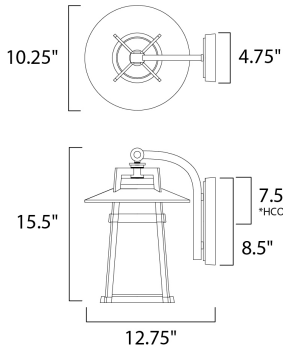

PRODUCT DESCRIPTION

The Calistoga Collection is where classic, yet contemporary, style meets energy efficiency. With a Die Cast aluminum frame constructed in sleek lines and finished in Adobe, this collection features an integral hood with a Satin White conical shade, casting light downward. The collection is also available in LED (Calistoga LED) and Incandescent (Calistoga).

MEASUREMENTS

DIMENSION : 10.25" W x 15.5" H x 12.75" Ext
BACK PLATE : 4.75" W x 8.5" H x 7.5" HCO
HANGING WEIGHT : 7.26 lb

LAMPING

INPUT VOLTAGE : 120V
LUMENS : 1,760 Rated
BULB : 1 x 26W Fluorescent GU24 , 26W Total
BULB INCLUDED : (Included)
DIMMABLE : No
COLOR_TEMP : 2700K

FINISHES OPTION

Adobe (AE)

GLASS

Satin White SW

MATERIAL

Die Cast Aluminum

RATINGS

Wet Location

ADDITIONAL

RATED LIFE 10000 Hours
OPERATING TEMPERATURE:
-20°C (-4°F), 40°C (104°F)

Always consult a qualified electrician before installing any lighting product.