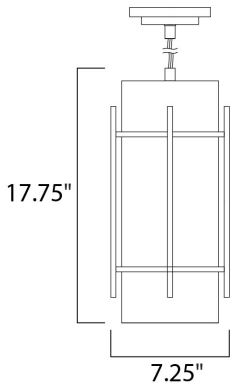

INCANDESCENT WATTS: 160
RATED LIFE 10000 Hours
OPERATING TEMPERATURE:
-20°C (-4°F), 40°C (104°F)

MEASUREMENTS

DIMENSION : 9.5" W x 22.5" H
HANGING WEIGHT : 7.57 lb

LAMPING

LUMENS : 1,760 Rated
BULB : 1 x 26W Fluorescent GU24 , 26W Total
BULB INCLUDED : (Included)
DIMMABLE : No
CRI : 80+ CRI
COLOR_TEMP : 2700K