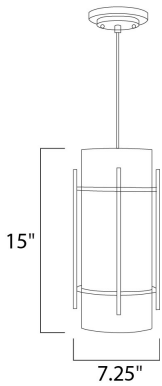

MEASUREMENTS

DIMENSION : 7.25" W x 15" H
 HANGING WEIGHT : 3.39 lb

LAMPING

INPUT VOLTAGE : 120V
 LUMENS : 1,355 Rated
 BULB : 1 x 18W Fluorescent GU24 , 18W Total
 BULB INCLUDED : (Included)
 DIMMABLE : No
 CRI : 80+ CRI
 COLOR_TEMP : 2700K

FINISHES OPTION

 Brushed Metal

GLASS

White WT

MATERIAL

Aluminum

RATINGS

Damp Location