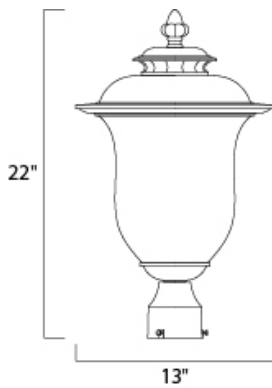

**PRODUCT DESCRIPTION**

Cambridia EE is a transitional style, energy saving collection from Maxim Lighting International in Chocolate finish with Frost Crackle glass.

**MEASUREMENTS**

DIMENSION : 13" L x 13" W x 22" H  
 HANGING WEIGHT : 8.16 lb