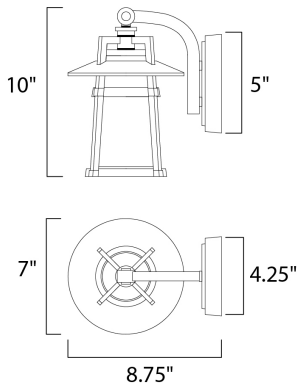

MEASUREMENTS

DIMENSION : 12" W x 18.5" H

HANGING WEIGHT : 7.28 lb

LAMPING

INPUT VOLTAGE : V

LUMENS : 1,760 Rated

BULB : 1 x 26W Fluorescent GU24 , 26W Total

BULB INCLUDED : (Included)