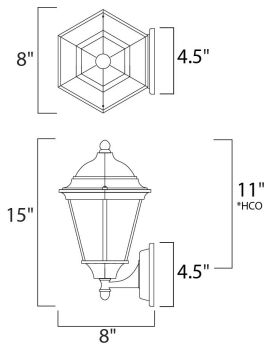

MEASUREMENTS

DIMENSION : 8" W x 15" H x 8" Ext
BACK PLATE : 4.5" W x 4.5" H x 11" HCO
HANGING WEIGHT : 2.2 lb

LAMPING

INPUT VOLTAGE : 120V
LUMENS : 900 Rated
BULB : 1 x 13W Fluorescent GU24 , 13W Total
BULB INCLUDED : (Included)
DIMMABLE : No
CRI : 80+ CRI
COLOR_TEMP : 2700K

Always consult a qualified electrician before installing any lighting product.