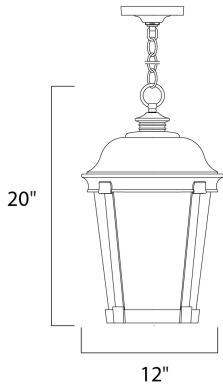

**PRODUCT DESCRIPTION**

Dover EE is a transitional style; energy saving collection finished in Bronze with Frosted Seedy glass.

**MEASUREMENTS**

DIMENSION : 12" L x 12" W x 20" H  
HANGING WEIGHT : 7.59 lb