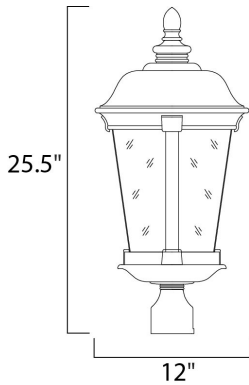

**RATINGS**

cETLus  
Wet Location

**ADDITIONAL**

INCANDESCENT WATTS: 160  
RATED LIFE 10000 Hours  
OPERATING TEMPERATURE:  
-20°C (-4°F), 40°C (104°F)

**MEASUREMENTS**

DIMENSION : 12" L x 12" W x 25.5" H  
HANGING WEIGHT : 7.7 lb