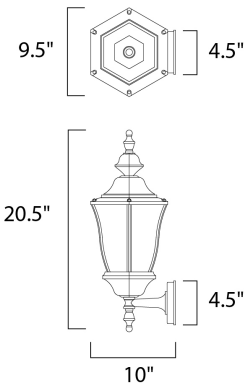

PRODUCT DESCRIPTION

Madrona EE is a transitional style, energy saving collection from Maxim Lighting International in Black or Rustic Patina finish.

MEASUREMENTS

DIMENSION : 9.5" W x 20.5" H x 10" Ext
 BACK PLATE : 4.5" W x 4.5" H x 17" HCO
 HANGING WEIGHT : 3.74 lb