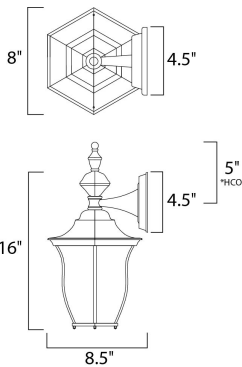

PRODUCT DESCRIPTION

Madrona EE is a transitional style, energy saving collection from Maxim Lighting International in Black or Rustic Patina finish.

MEASUREMENTS

DIMENSION : 8" W x 16" H x 8.5" Ext
 BACK PLATE : 4.5" W x 4.5" H x 5" HCO
 HANGING WEIGHT : 3.26 lb