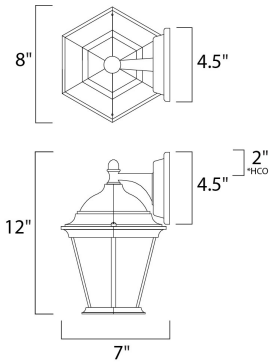

PRODUCT DESCRIPTION

Maxim Lighting's energy efficiency commitment to both the residential lighting and the home building industries will assure you a product line focused on your basic lighting needs. With the Side Door EE collection you not only will find quality lighting that is well designed, well priced and readily available, but also energy efficient featuring energy saving fluorescent lighting that saves money and allow for low maintenance.

MEASUREMENTS

DIMENSION : 8" W x 12" H x 7" Ext
BACK PLATE : 4.53" W x 4.53" H x 2" HCO
HANGING WEIGHT : 2.2 lb

LAMPING

INPUT VOLTAGE : 120V
LUMENS : 0 Rated
BULB : 1 x 13W Fluorescent GU24 , 13W Total
BULB INCLUDED : (Included)
DIMMABLE : No
COLOR_TEMP : 2700K

FINISHES OPTION

Black

GLASS

Frosted FT

MATERIAL

Die Cast Aluminum

RATINGS

Wet Location

ADDITIONAL

RATED LIFE 10000 Hours
OPERATING TEMPERATURE:
-20°C (-4°F), 40°C (104°F)

Always consult a qualified electrician before installing any lighting product.