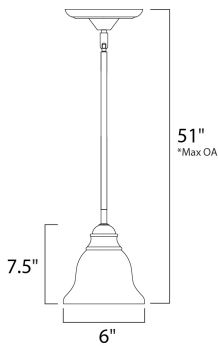

ADDITIONAL

SLOPE: 120
 INCANDESCENT WATTS: 82
 RATED LIFE 10000 Hours
 OPERATING TEMPERATURE:
 -20°C (-4°F), 40°C (104°F)

*max overall height of fixture

MEASUREMENTS

DIMENSION : 6" W x 7.5" H
 MAX OAH : 51" OAH
 HANGING WEIGHT : 2.98 lb