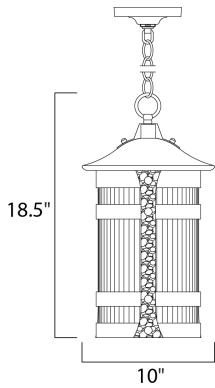

**PRODUCT DESCRIPTION**

Old World styling in a durable die cast aluminum finished in Anthracite creates a forged iron look with a modern twist. The rustic look of the metal contrasts nicely with the light effect of the ribbed Constellation glass.

**MEASUREMENTS**

DIMENSION : 10" L x 10" W x 18.5" H  
 HANGING WEIGHT : 9.24 lb

**LAMPING**

INPUT VOLTAGE : 120V  
 LUMENS : 1,260 Rated  
 BULB : 1 x 18W Fluorescent GU24 , 18W Total  
 BULB INCLUDED : (Included)  
 DIMMABLE : No  
 COLOR\_TEMP : 2700K