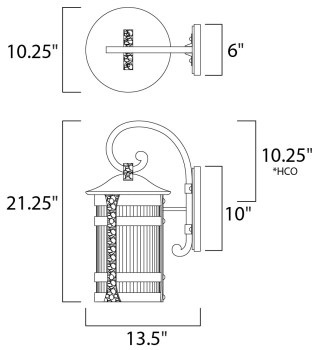

PRODUCT DESCRIPTION

Old World styling in a durable die cast aluminum finished in Anthracite creates a forged iron look with a modern twist. The rustic look of the metal contrasts nicely with the light effect of the ribbed Constellation glass.

MEASUREMENTS

DIMENSION : 10" W x 21.25" H x 13.5" Ext
BACK PLATE : 6" W x 10" H x 10.25" HCO
HANGING WEIGHT : 10.12 lb

LAMPING

INPUT VOLTAGE : 120V
LUMENS : 1,260 Rated
BULB : 1 x 26W Fluorescent GU24 , 26W Total
BULB INCLUDED : (Included)
DIMMABLE : No

FINISHES OPTION

Anthracite (AR)

GLASS

Constellation CON

MATERIAL

Die Cast Aluminum

RATINGS

Wet Location

ADDITIONAL

OPERATING TEMPERATURE:
-20°C (-4°F), 40°C (104°F)

Always consult a qualified electrician before installing any lighting product.