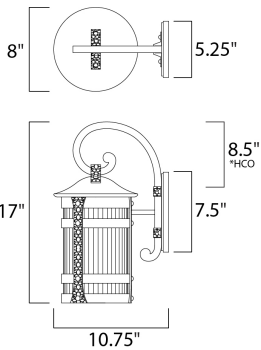

PRODUCT DESCRIPTION

Old World styling in a durable die cast aluminum finished in Anthracite creates a forged iron look with a modern twist. The rustic look of the metal contrasts nicely with the light effect of the ribbed Constellation glass.