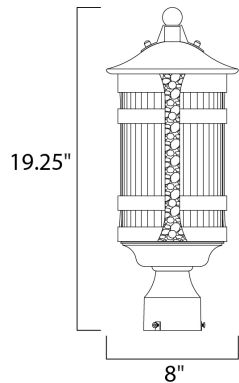

MEASUREMENTS

DIMENSION : 8" L x 8" W x 19.25" H
 HANGING WEIGHT : 5.63 lb

LAMPING

INPUT VOLTAGE : 120V
 LUMENS : 910 Rated
 BULB : 1 x 13W Fluorescent GU24 , 13W Total
 BULB INCLUDED : (Included)
 DIMMABLE : No
 COLOR_TEMP : 2700K