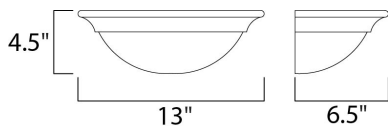

PRODUCT DESCRIPTION

Simple, elegant designs offered in a variety of our most popular finishes. Choose from Acorn, Country Stone, Pewter and Kentucky Bronze. Glass options are Marble and Wilshire.