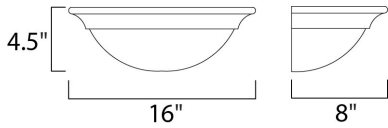

PRODUCT DESCRIPTION

Simple, elegant designs offered in a variety of our most popular finishes. Choose from Acorn, Country Stone, Pewter and Kentucky Bronze. Glass options are Marble and Wilshire.