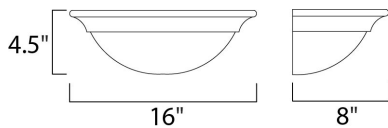

PRODUCT DESCRIPTION

Simple, elegant designs offered in a variety of our most popular finishes. Choose from Acorn, Country Stone, Pewter and Kentucky Bronze. Glass options are Marble and Wilshire.