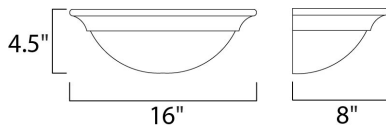

PRODUCT DESCRIPTION

Simple, elegant designs offered in a variety of our most popular finishes. Choose from Acorn, Country Stone, Pewter and Kentucky Bronze. Glass options are Marble and Wilshire.