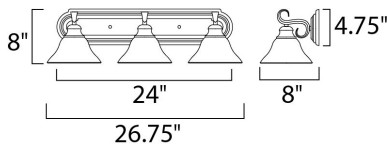

PRODUCT DESCRIPTION

Simple, elegant designs offered in a variety of our most popular finishes. Choose from Acorn, Country Stone, Pewter and Kentucky Bronze. Glass options are Marble and Wilshire.