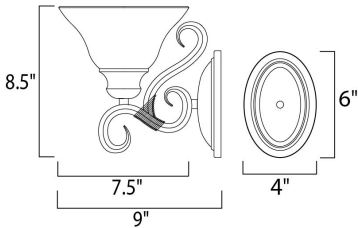

PRODUCT DESCRIPTION

Simple, elegant designs offered in a variety of our most popular finishes. Choose from Acorn, Country Stone, Pewter and Kentucky Bronze. Glass options are Marble and Wilshire.

MEASUREMENTS

DIMENSION : 7.5" W x 8.5" H x 9" Ext
MAX OAH : 4.125" W x 6.125" H
HANGING WEIGHT : 1.98 lb

LAMPING

INPUT VOLTAGE : 120V
BULB : 1 x 100W Incandescent E26 Medium , 100W Total
BULB INCLUDED : (Not Included)
DIMMABLE : Yes
LIGHTING_DIRECTION : Both

FINISHES OPTION

- Kentucky Bronze
- Pewter

GLASS

Marble MR

MATERIAL

Iron

RATINGS

cETLus
Damp Location

ADDITIONAL

INSTALL UP/DOWN: Both
OPERATING TEMPERATURE:
-20°C (-4°F), 40°C (104°F)

Always consult a qualified electrician before installing any lighting product.