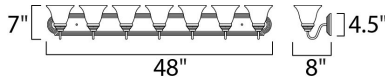

MEASUREMENTS

DIMENSION : 48" W x 7" H x 8" Ext
 BACK PLATE : 48.17" W x 4.56" H x 4.07" HCO
 HANGING WEIGHT : 11.99 lb

LAMPING

INPUT VOLTAGE : 120V
 BULB : 7 x 60W Incandescent E26 Medium , 420W Total
 BULB INCLUDED : (Not Included)
 DIMMABLE : Yes