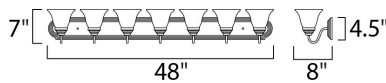

MEASUREMENTS

DIMENSION : 48" W x 7" H x 8" Ext
 BACK PLATE : 48.17" W x 4.75" H x 4.07" HCO
 HANGING WEIGHT : 11.99 lb

LAMPING

INPUT VOLTAGE : 120V
 BULB : 7 x 60W Incandescent E26 Medium , 420W Total
 BULB INCLUDED : (Not Included)
 DIMMABLE : Yes