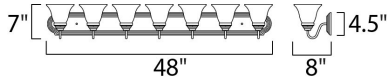

LAMPING

INPUT VOLTAGE : 120V
BULB : 7 x 60W Incandescent E26 Medium , 420W Total
BULB INCLUDED : (Not Included)
DIMMABLE : Yes