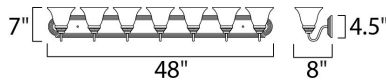

**MEASUREMENTS**

DIMENSION : 48" W x 7" H x 8" Ext  
 BACK PLATE : 48.17" W x 4.75" H x 4.07" HCO  
 HANGING WEIGHT : 11.99 lb

**LAMPING**

INPUT VOLTAGE : 120V  
 BULB : 7 x 60W Incandescent E26 Medium , 420W Total  
 BULB INCLUDED : (Not Included)  
 DIMMABLE : Yes