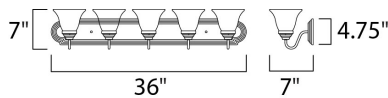

MEASUREMENTS

DIMENSION : 36" W x 7" H x 8" Ext
 BACK PLATE : 36" W x 4.5" H x 4.07" HCO
 HANGING WEIGHT : 8.6 lb

LAMPING

INPUT VOLTAGE : 120V
 BULB : 5 x 60W Incandescent E26 Medium , 300W Total
 BULB INCLUDED : (Not Included)
 DIMMABLE : Yes