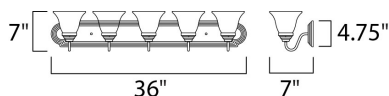

### MEASUREMENTS

DIMENSION : 36" W x 7" H x 8" Ext  
 BACK PLATE : 36" W x 4.75" H x 4.07" HCO  
 HANGING WEIGHT : 8.6 lb