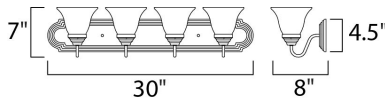

MEASUREMENTS

DIMENSION : 30" W x 7" H x 8" Ext
 BACK PLATE : 26.38" W x 4.38" H x 4.07" HCO
 HANGING WEIGHT : 6.83 lb

LAMPING

INPUT VOLTAGE : 120V
 BULB : 4 x 60W Incandescent E26 Medium , 240W Total
 BULB INCLUDED : (Not Included)
 DIMMABLE : Yes