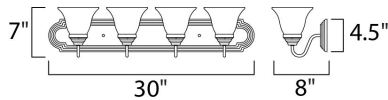

**MEASUREMENTS**

DIMENSION : 30" W x 7" H x 8" Ext  
 BACK PLATE : 26.38" W x 4.75" H x 4.07" HCO  
 HANGING WEIGHT : 6.83 lb

**LAMPING**

INPUT VOLTAGE : 120V  
 BULB : 4 x 60W Incandescent E26 Medium , 240W Total  
 BULB INCLUDED : (Not Included)  
 DIMMABLE : Yes