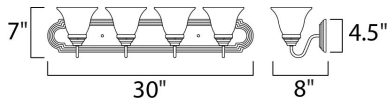

**MEASUREMENTS**

DIMENSION : 30" W x 7" H x 8" Ext  
 BACK PLATE : 26.38" W x 4.75" H x 4.07" HCO  
 HANGING WEIGHT : 6.83 lb

**LAMPING**

INPUT VOLTAGE : 120V  
 BULB : 4 x 60W Incandescent E26 Medium , 240W Total  
 BULB INCLUDED : (Not Included)  
 DIMMABLE : Yes