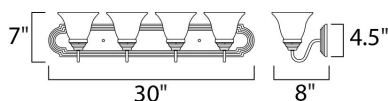

#### MEASUREMENTS

DIMENSION : 30" W x 7" H x 8" Ext  
 BACK PLATE : 26.38" W x 4.75" H x 4.07" HCO  
 HANGING WEIGHT : 6.83 lb