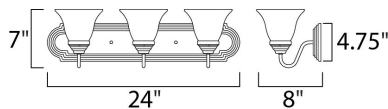

MEASUREMENTS

DIMENSION : 24" W x 7" H x 8" Ext
 BACK PLATE : 24" W x 4.75" H x 4.07" HCO
 HANGING WEIGHT : 4.7 lb

LAMPING

INPUT VOLTAGE : 120V
 BULB : 3 x 60W Incandescent E26 Medium , 180W Total
 BULB INCLUDED : (Not Included)
 DIMMABLE : Yes