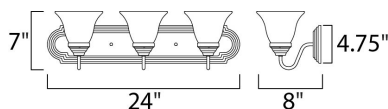

MEASUREMENTS

DIMENSION : 24" W x 7" H x 8" Ext
 BACK PLATE : 24" W x 4.75" H x 4.07" HCO
 HANGING WEIGHT : 4.7 lb

LAMPING

INPUT VOLTAGE : 120V
 BULB : 3 x 60W Incandescent E26 Medium , 180W Total
 BULB INCLUDED : (Not Included)
 DIMMABLE : Yes