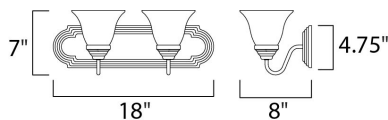

MEASUREMENTS

DIMENSION : 18" W x 7" H x 8" Ext
 BACK PLATE : 18" W x 4.75" H x 4.07" HCO
 HANGING WEIGHT : 3.88 lb

LAMPING

INPUT VOLTAGE : 120V
 BULB : 2 x 60W Incandescent E26 Medium , 120W Total
 BULB INCLUDED : (Not Included)
 DIMMABLE : Yes